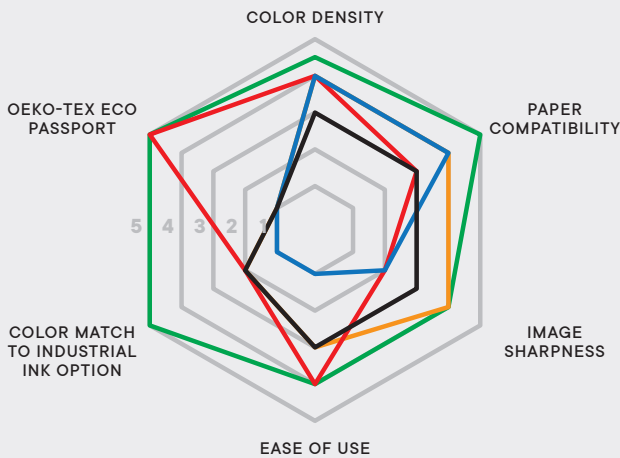

Key performance benefits:

- Simple installation and start-up
- Edge IQ technology removes bleeding to achieve sharp edges
- Excellent sharpness and vibrancy
- OEKO-TEX Eco Passport
- High-quality, environmentally responsible color
- Consistent stability over long production runs
- Less maintenance and increased open time

Available colours:

 CYAN	 MAGENTA	 YELLOW	 BLACK
 LIGHT CYAN	 LIGHT MAGENTA	 LIGHT BLACK	 LIGHT LIGHT BLACK
 FLUO RED	 FLUO YELLOW	 FLUO CYAN	

Applications

See it to believe it

VALUE - FASHION

VALUE - SPORTS

Diagram key

- ELVAJET OPAL SB
- ELVAJET SWIFT
- MARKET LEADER 1
- MARKET LEADER 2
- MARKET LEADER 3

About Sensient Imaging Technologies

Sensient Imaging Technologies offer a wide range of digital inkjet solutions, allowing customers to achieve market-leading results.