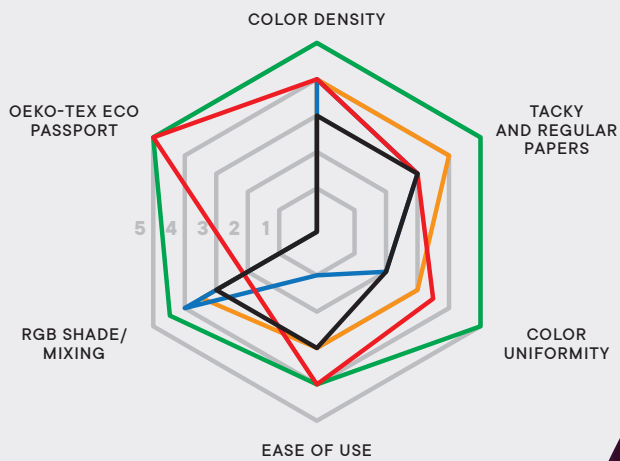

Key performance benefits:

- Simple installation and start-up
- Edge IQ technology removes bleeding to achieve sharp edges
- Excellent sharpness and vibrancy
- OEKO-TEX Eco Passport
- High-quality, environmentally responsible color
- Consistent stability over long production runs
- Less maintenance and increased open time

Available colours:

 CYAN	 MAGENTA	 YELLOW	 BLACK
 LIGHT CYAN	 LIGHT MAGENTA	 LIGHT BLACK	 LIGHT LIGHT BLACK
 FLUO RED	 FLUO YELLOW	 FLUO CYAN	

Applications

See it to believe it

VALUE - FASHION

VALUE - SPORTS

Diagram key

- ELVAJET OPAL SB
- ELVAJET SWIFT
- MARKET LEADER 1
- MARKET LEADER 2
- MARKET LEADER 3

About Sensient Imaging Technologies

Sensient Imaging Technologies offer a wide range of digital inkjet solutions, allowing customers to achieve market-leading results.