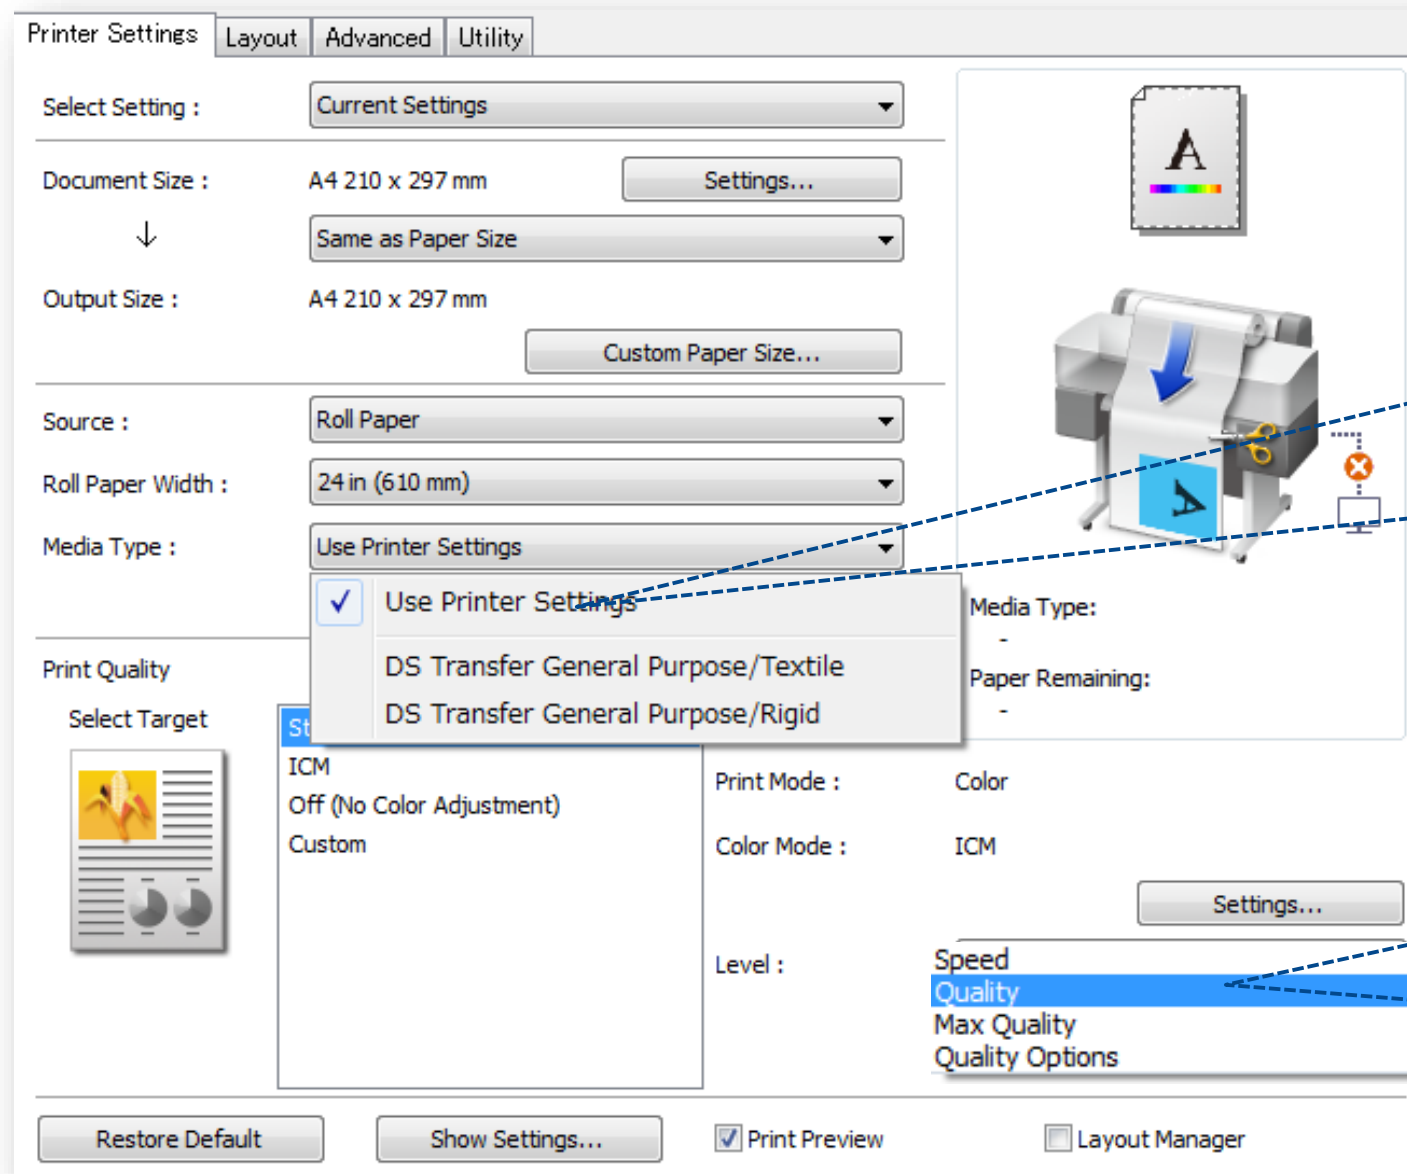

System Print Driver

- Print from virtually any application
  - Familiar print interface
  - Mac and Windows support

◆ Switch between rigid and fabric

Media Type	Application
DS Transfer General Purpose/Rigid	Rigid
DS Transfer General Purpose/Textile	Fabric

◆ Print mode / Resolution

Level	Rigid	Fabric
Speed	N/A	600x1200
Quality	1200x1200	1200x1200
Max Quality	2400x1200	2400x1200