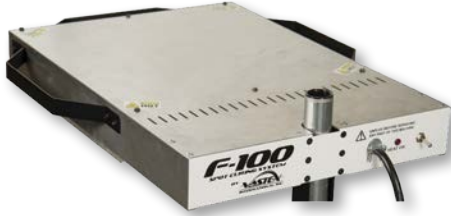

## F-SERIES

**F-100**  
16" x 16" Heater  
On/off power switch  
Includes levelers

**F-1000**  
18" x 18" Heater  
Heat control  
Includes wheels

High wattage and close coil density heater, for greater heater surface consistency.