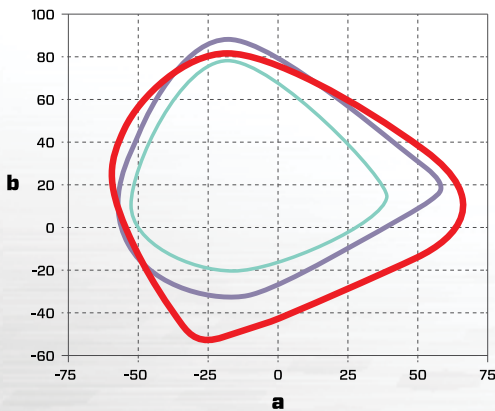

More Colors, Brighter Colors

Take your prints and designs farther and make them more colorful than you ever dreamed possible.