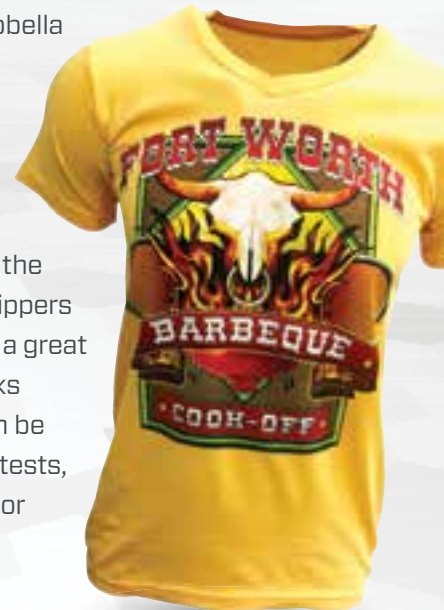

Exceptional Washability

Designs printed with Innobella Textile Inks are meant to be worn, not worn out. The special formulation combats the chemicals found in typical laundry detergent and withstand the rubbing and scraping of zippers and buttons. The result is a great looking garment that looks brighter, longer. Proof can be found in the AATCC wash tests, where our inks score 4.0 or higher on every test.