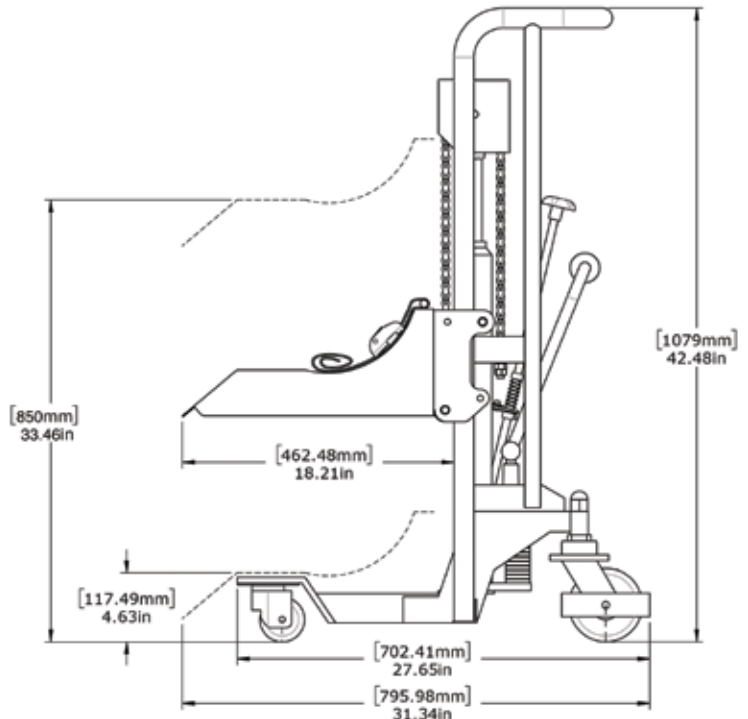

### MODEL 61579

Roll Weight Capacity.....	90 kg (200 lbs)
Lift Height .....	85 cm (33.5")
Max. Roll Width .....	1800 mm (72")
Max. Roll Diameter .....	30.5 cm (12")
Width x Depth.....	57.4 cm x 79.6 cm (22.6" x 31.34")
Height.....	107.9 cm (42.48")
Weight.....	80 kg (177 lbs)
Bottom Fork Clearance .....	11.7 cm (4.63")

## ON-A-ROLL LIFTER® COMPACT MODEL 61579

Tight corners? Narrow spaces?  
This lifter goes where others cannot.

toll free (USA and Canada only) 800.523.4855 or 267.413.6220 • fax 267.413.6227

204B Progress Drive, Montgomeryville, PA 18936 USA • [information@go-foster.com](mailto:information@go-foster.com) • [www.go-foster.com](http://www.go-foster.com)