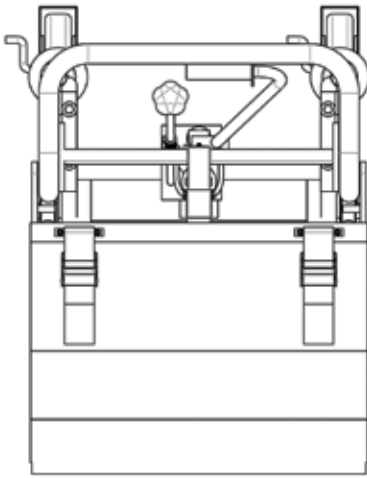

### MODEL 61579

Roll Weight Capacity.....	90 kg (200 lbs)
Lift Height .....	85 cm (33.5")
Max. Roll Width .....	1800 mm (72")
Max. Roll Diameter .....	30.5 cm (12")
Width x Depth.....	57.4 cm x 79.6 cm (22.6" x 31.34")
Height.....	107.9 cm (42.48")
Weight.....	80 kg (177 lbs)
Bottom Fork Clearance .....	11.7 cm (4.63")

## ON-A-ROLL LIFTER® COMPACT MODEL 61579

Tight corners? Narrow spaces?  
This lifter goes where others cannot.

toll free (USA and Canada only) 800.523.4855 or 267.413.6220 • fax 267.413.6227

204B Progress Drive, Montgomeryville, PA 18936 USA • [information@go-foster.com](mailto:information@go-foster.com) • [www.go-foster.com](http://www.go-foster.com)