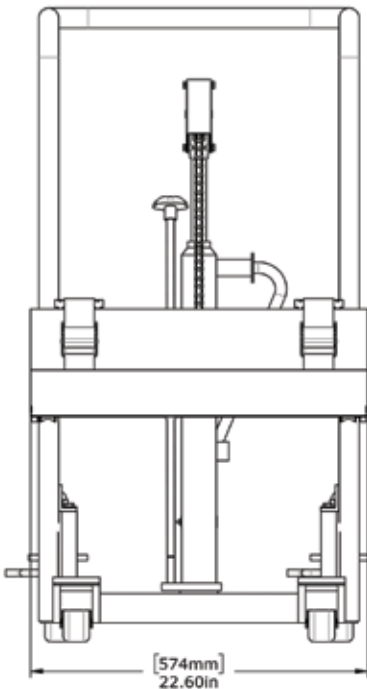

### MODEL 61579

Roll Weight Capacity.....	90 kg (200 lbs)
Lift Height .....	85 cm (33.5")
Max. Roll Width .....	1800 mm (72")
Max. Roll Diameter .....	30.5 cm (12")
Width x Depth.....	57.4 cm x 79.6 cm (22.6" x 31.34")
Height.....	107.9 cm (42.48")
Weight.....	80 kg (177 lbs)
Bottom Fork Clearance .....	11.7 cm (4.63")

## ON-A-ROLL LIFTER® COMPACT MODEL 61579

Tight corners? Narrow spaces?  
This lifter goes where others cannot.

toll free (USA and Canada only) 800.523.4855 or 267.413.6220 • fax 267.413.6227

204B Progress Drive, Montgomeryville, PA 18936 USA • [information@go-foster.com](mailto:information@go-foster.com) • [www.go-foster.com](http://www.go-foster.com)