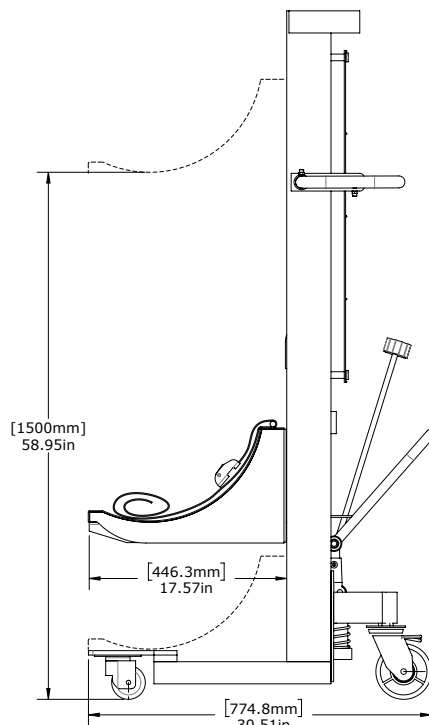

### MODEL 61577

Roll Weight Capacity.....	450 kg (990 lbs)
Lift Height .....	1500 mm (59")
Max. Roll Width .....	5 m (16'.5")
Max. Roll Diameter .....	500 mm (19.6")
Width x Depth.....	1200 mm x 774.8 mm (47.24" x 30.51")
Height.....	1555 mm (61.22")
Weight .....	134 kg (295 lbs)
Bottom Fork Clearance .....	110 mm (4.3")

## ON-A-ROLL LIFTER® JUMBO SPECIFICATIONS 61577

Use the drawings below and the specifications overleaf to ensure the On-a-Roll Lifter Jumbo is right for your shop.

- THINGS TO CONSIDER:
- Maximum lift height required
  - Maximum and minimum roll diameter
  - Will any obstructions prohibit moving the lifter close to the receiving machine?
- Still have questions? Call 800.523.4855