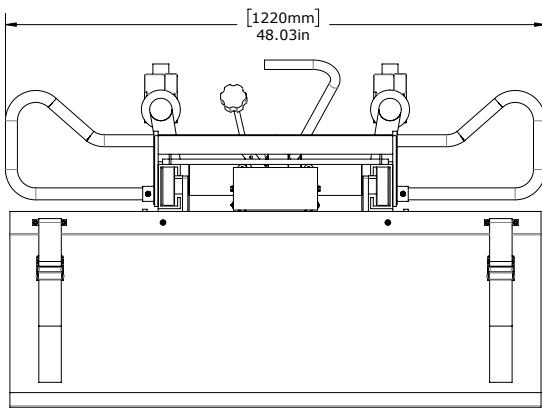

### MODEL 61577

Roll Weight Capacity.....	450 kg (990 lbs)
Lift Height .....	1500 mm (59")
Max. Roll Width .....	5 m (16'.5")
Max. Roll Diameter .....	500 mm (19.6")
Width x Depth.....	1200 mm x 774.8 mm (47.24" x 30.51")
Height.....	1555 mm (61.22")
Weight .....	134 kg (295 lbs)
Bottom Fork Clearance .....	110 mm (4.3")

## ON-A-ROLL LIFTER® JUMBO SPECIFICATIONS 61577

Use the drawings below and the specifications overleaf to ensure the On-a-Roll Lifter Jumbo is right for your shop.

- THINGS TO CONSIDER:
- Maximum lift height required
  - Maximum and minimum roll diameter
  - Will any obstructions prohibit moving the lifter close to the receiving machine?
- Still have questions? Call 800.523.4855