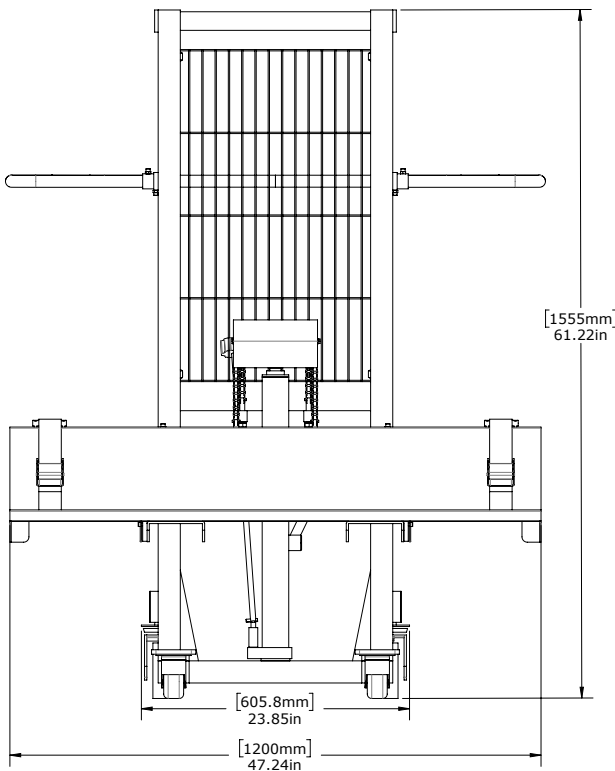

### MODEL 61577

Roll Weight Capacity.....	450 kg (990 lbs)
Lift Height .....	1500 mm (59")
Max. Roll Width .....	5 m (16'.5")
Max. Roll Diameter .....	500 mm (19.6")
Width x Depth.....	1200 mm x 774.8 mm (47.24" x 30.51")
Height.....	1555 mm (61.22")
Weight .....	134 kg (295 lbs)
Bottom Fork Clearance .....	110 mm (4.3")

## ON-A-ROLL LIFTER® JUMBO SPECIFICATIONS 61577

Use the drawings below and the specifications overleaf to ensure the On-a-Roll Lifter Jumbo is right for your shop.

- THINGS TO CONSIDER:
- Maximum lift height required
  - Maximum and minimum roll diameter
  - Will any obstructions prohibit moving the lifter close to the receiving machine?
- Still have questions? Call 800.523.4855