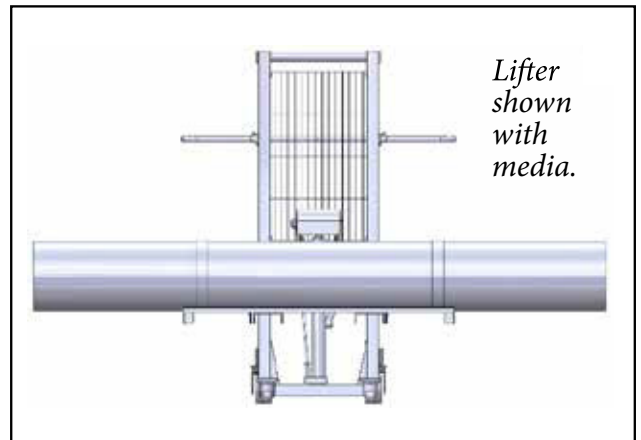

## ON-A-ROLL LIFTER® JUMBO SPECIFICATIONS 61577

Use the drawings below and the specifications overleaf to ensure the On-a-Roll Lifter Jumbo is right for your shop.

- THINGS TO CONSIDER:
- Maximum lift height required
  - Maximum and minimum roll diameter
  - Will any obstructions prohibit moving the lifter close to the receiving machine?
- Still have questions? Call 800.523.4855