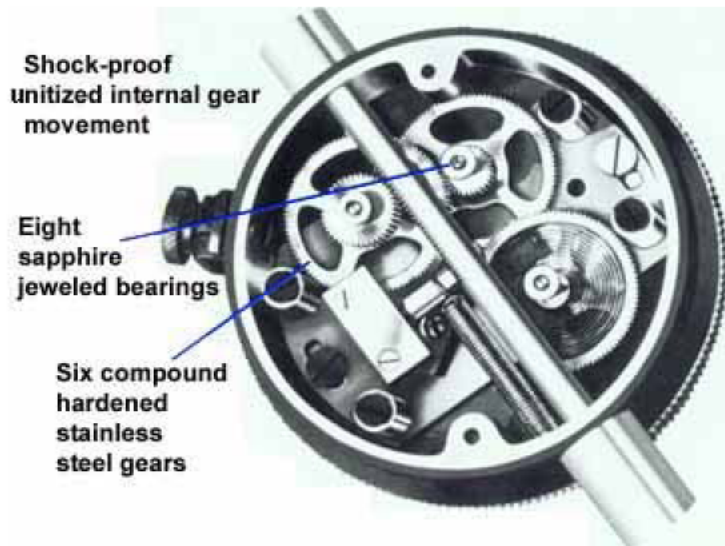

Newman ST-Meter 1E™

The Accurate Choice!

Before you buy a screen tension meter, we think you should know what makes the Newman ST-Meter special. Ours is the only meter in the world with all stainless steel hardened gears, shock-proof industrial grade internal gear movement and all jeweled sapphire bearings, giving you a screen tension meter of exceptional quality that

will last longer and produce consistent readings every time. (All other mechanical meters have non-compound softer brass gears and bushing, greatly reducing their shock-resistance, long-term accuracy and life.) The crystal is shatterproof and curved to avoid glare and the heavy-duty protective aluminum housing makes for the most durable meter made anywhere. The modular construction assures easy and inexpensive repairs should it become necessary. Get the best screen tension meter available -

The Newman ST Meter 1E

Also available in kilograms/meter

*Direct reading in NEWTONS/cm,
± 1% accuracy*

Shatterproof Crystal

Heavy-duty protective aluminum housing

THIS PRODUCT IS BROUGHT TO YOU BY

NAZDAR
SOURCE ONE