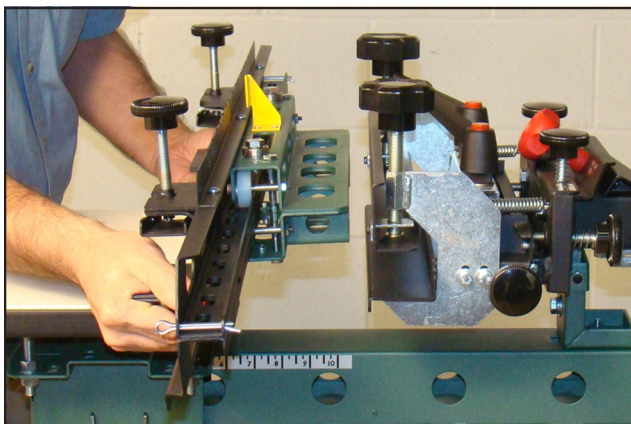

ATHLETIC NUMBERING ATTACHMENT

THE DiGiT

Shown is a four color press with a two color, 8" DiGiT numbering system

Convert ANY** rear clamping manual press into a numbering machine in 20 seconds

Advanced Number Spacing

Compensates for the narrow #1 by allowing 5 unique positions for each digit from 0 to 9.

1 Tired of using heat transfers, stencils, or turning away number printing jobs?

2 The DiGiT is a clamp-in numbering system designed to fit YOUR press.

3 The DiGiT slide locates each number for fast and precise printing.

4 With DiGiT, you print consecutive numbers as fast as regular spot printing.

- Features:**
- Print 2 to 3 times faster than any other comparable number system!
 - Register numbers instantly and precisely with an easy to see sight rail.
 - No flash necessary for 2 digit, single color prints.
 - Unique sight rail with yellow target makes printing easy.
 - Have a side clamp machine? We have a solution, call us for information.